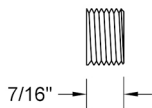

CUBIX® Tub Spout

Model #: 2713-

FEATURES:

- All brass tub spout
- 3/4" female IPS with 3/4" x 1/2" IPS brass face bushing
- 6" reach to center of aerator
- 7" spout reach
- Collection: Cubix®
- Not available in BKN, PCU, PG, SG, ULB

SPECIFICATION DRAWING:

BUSHING
3/4" IPS X 1/2" IPS

BACK VIEW

TOP VIEW

SIDE VIEW