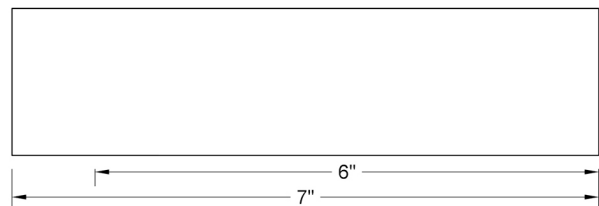

CUBIX® Tub Spout

Model #: 2713-

FEATURES:

- All brass tub spout
- 3/4" female IPS with 3/4" x 1/2" IPS brass face bushing
- 6" reach to center of aerator
- 7" spout reach
- Collection: Cubix®
- Not available in BKN, PCU, PG, SG, ULB

SPECIFICATION DRAWING:

BUSHING
3/4" IPS X 1/2" IPS

BACK VIEW

TOP VIEW

SIDE VIEW